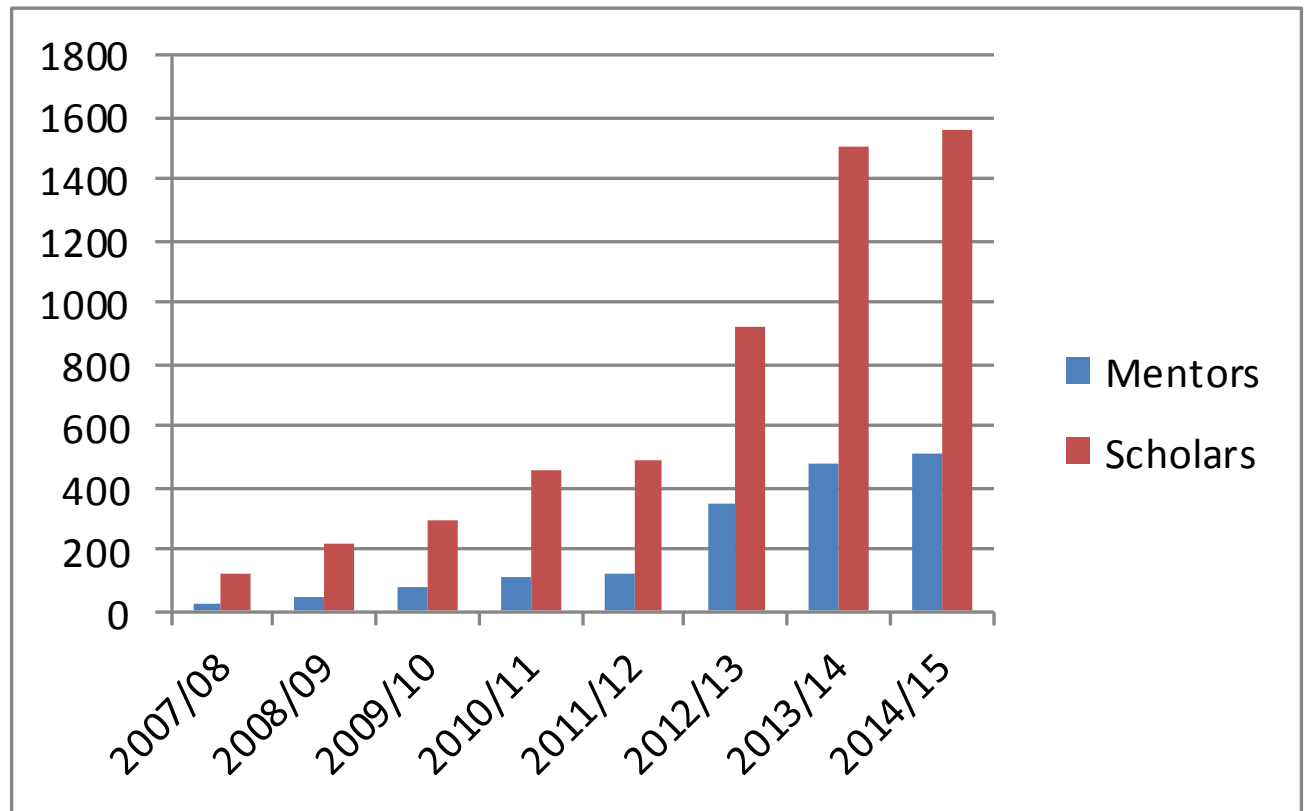

Math Alliance Growth

The Math Alliance has seen quiet a bit of growth since it's establishment in 2007.

Below are a few charts representing the Alliance Community and its breakdown.

There are 514 Alliance Mentors and 1,565 Alliance Scholars we are included in the Alliance Community.

Total #s Through	Mentors	Scholars
2007/08	17	120
2008/09	45	220
2009/10	78	297
2010/11	110	459
2011/12	120	487
2012/13	352	920
2013/14	482	1,503
2014/15	514	1,565

Alliance Mentor Breakdown

*Predoctoral mentors are faculty at institutions who don't offer a Doctoral Program and are not part of a MPG.