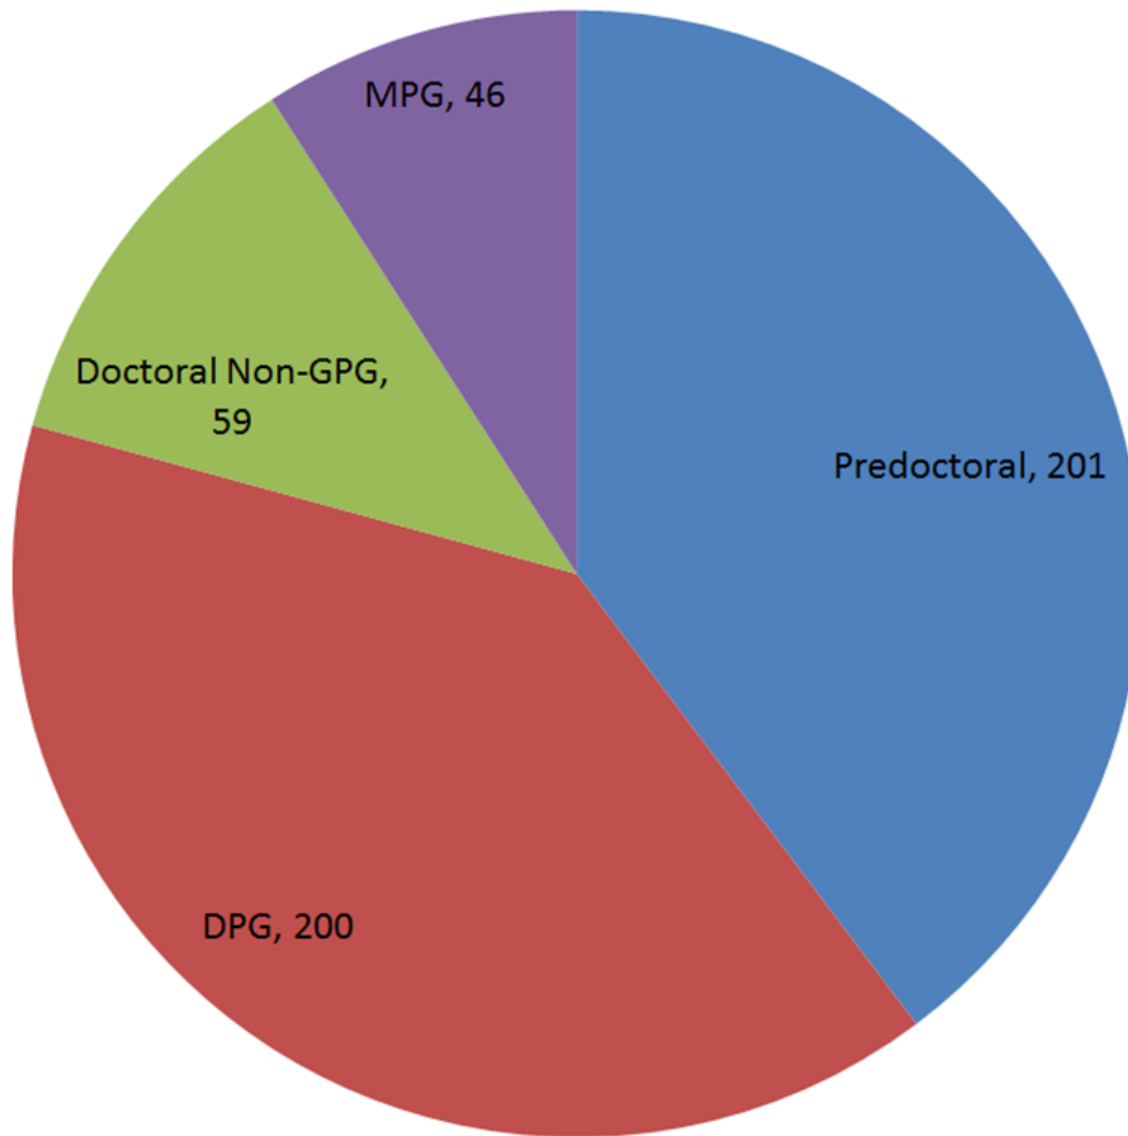

Math Alliance Growth

The Math Alliance has seen quiet a bit of growth since it's establishment in 2007.

Below are a few charts representing the Alliance Community and its breakdown.

There are 514 Alliance Mentors and 1,565 Alliance Scholars we are included in the Alliance Community.

Total #s Through	Mentors	Scholars
2007/08	17	120
2008/09	45	220
2009/10	78	297
2010/11	110	459
2011/12	120	487
2012/13	352	920
2013/14	482	1,503
2014/15	514	1,565

Alliance Mentor Breakdown

*Predoctoral mentors are faculty at institutions who don't offer a Doctoral Program and are not part of a MPG.

Alliance Scholar Activity Breakdown